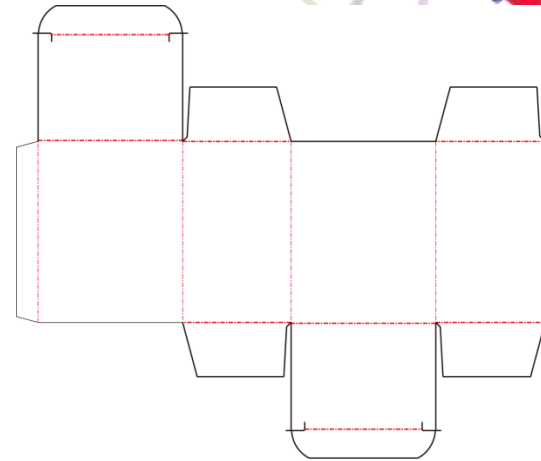

2.ECMA

ACDS.9-1

File name

Standard Sleeve

Folding Carton

2.ECMA

100.01