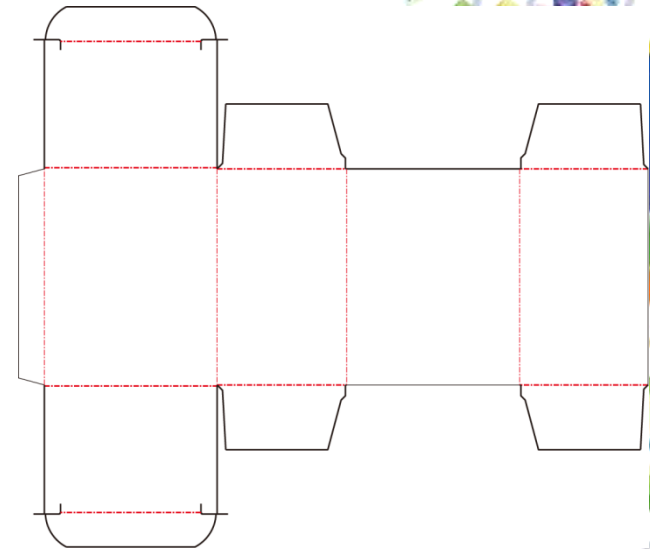

Mimaki™

2.ECMA

ACDS.9-12

File name

Standard Sleeve

Folding Carton

2.ECMA

60.01